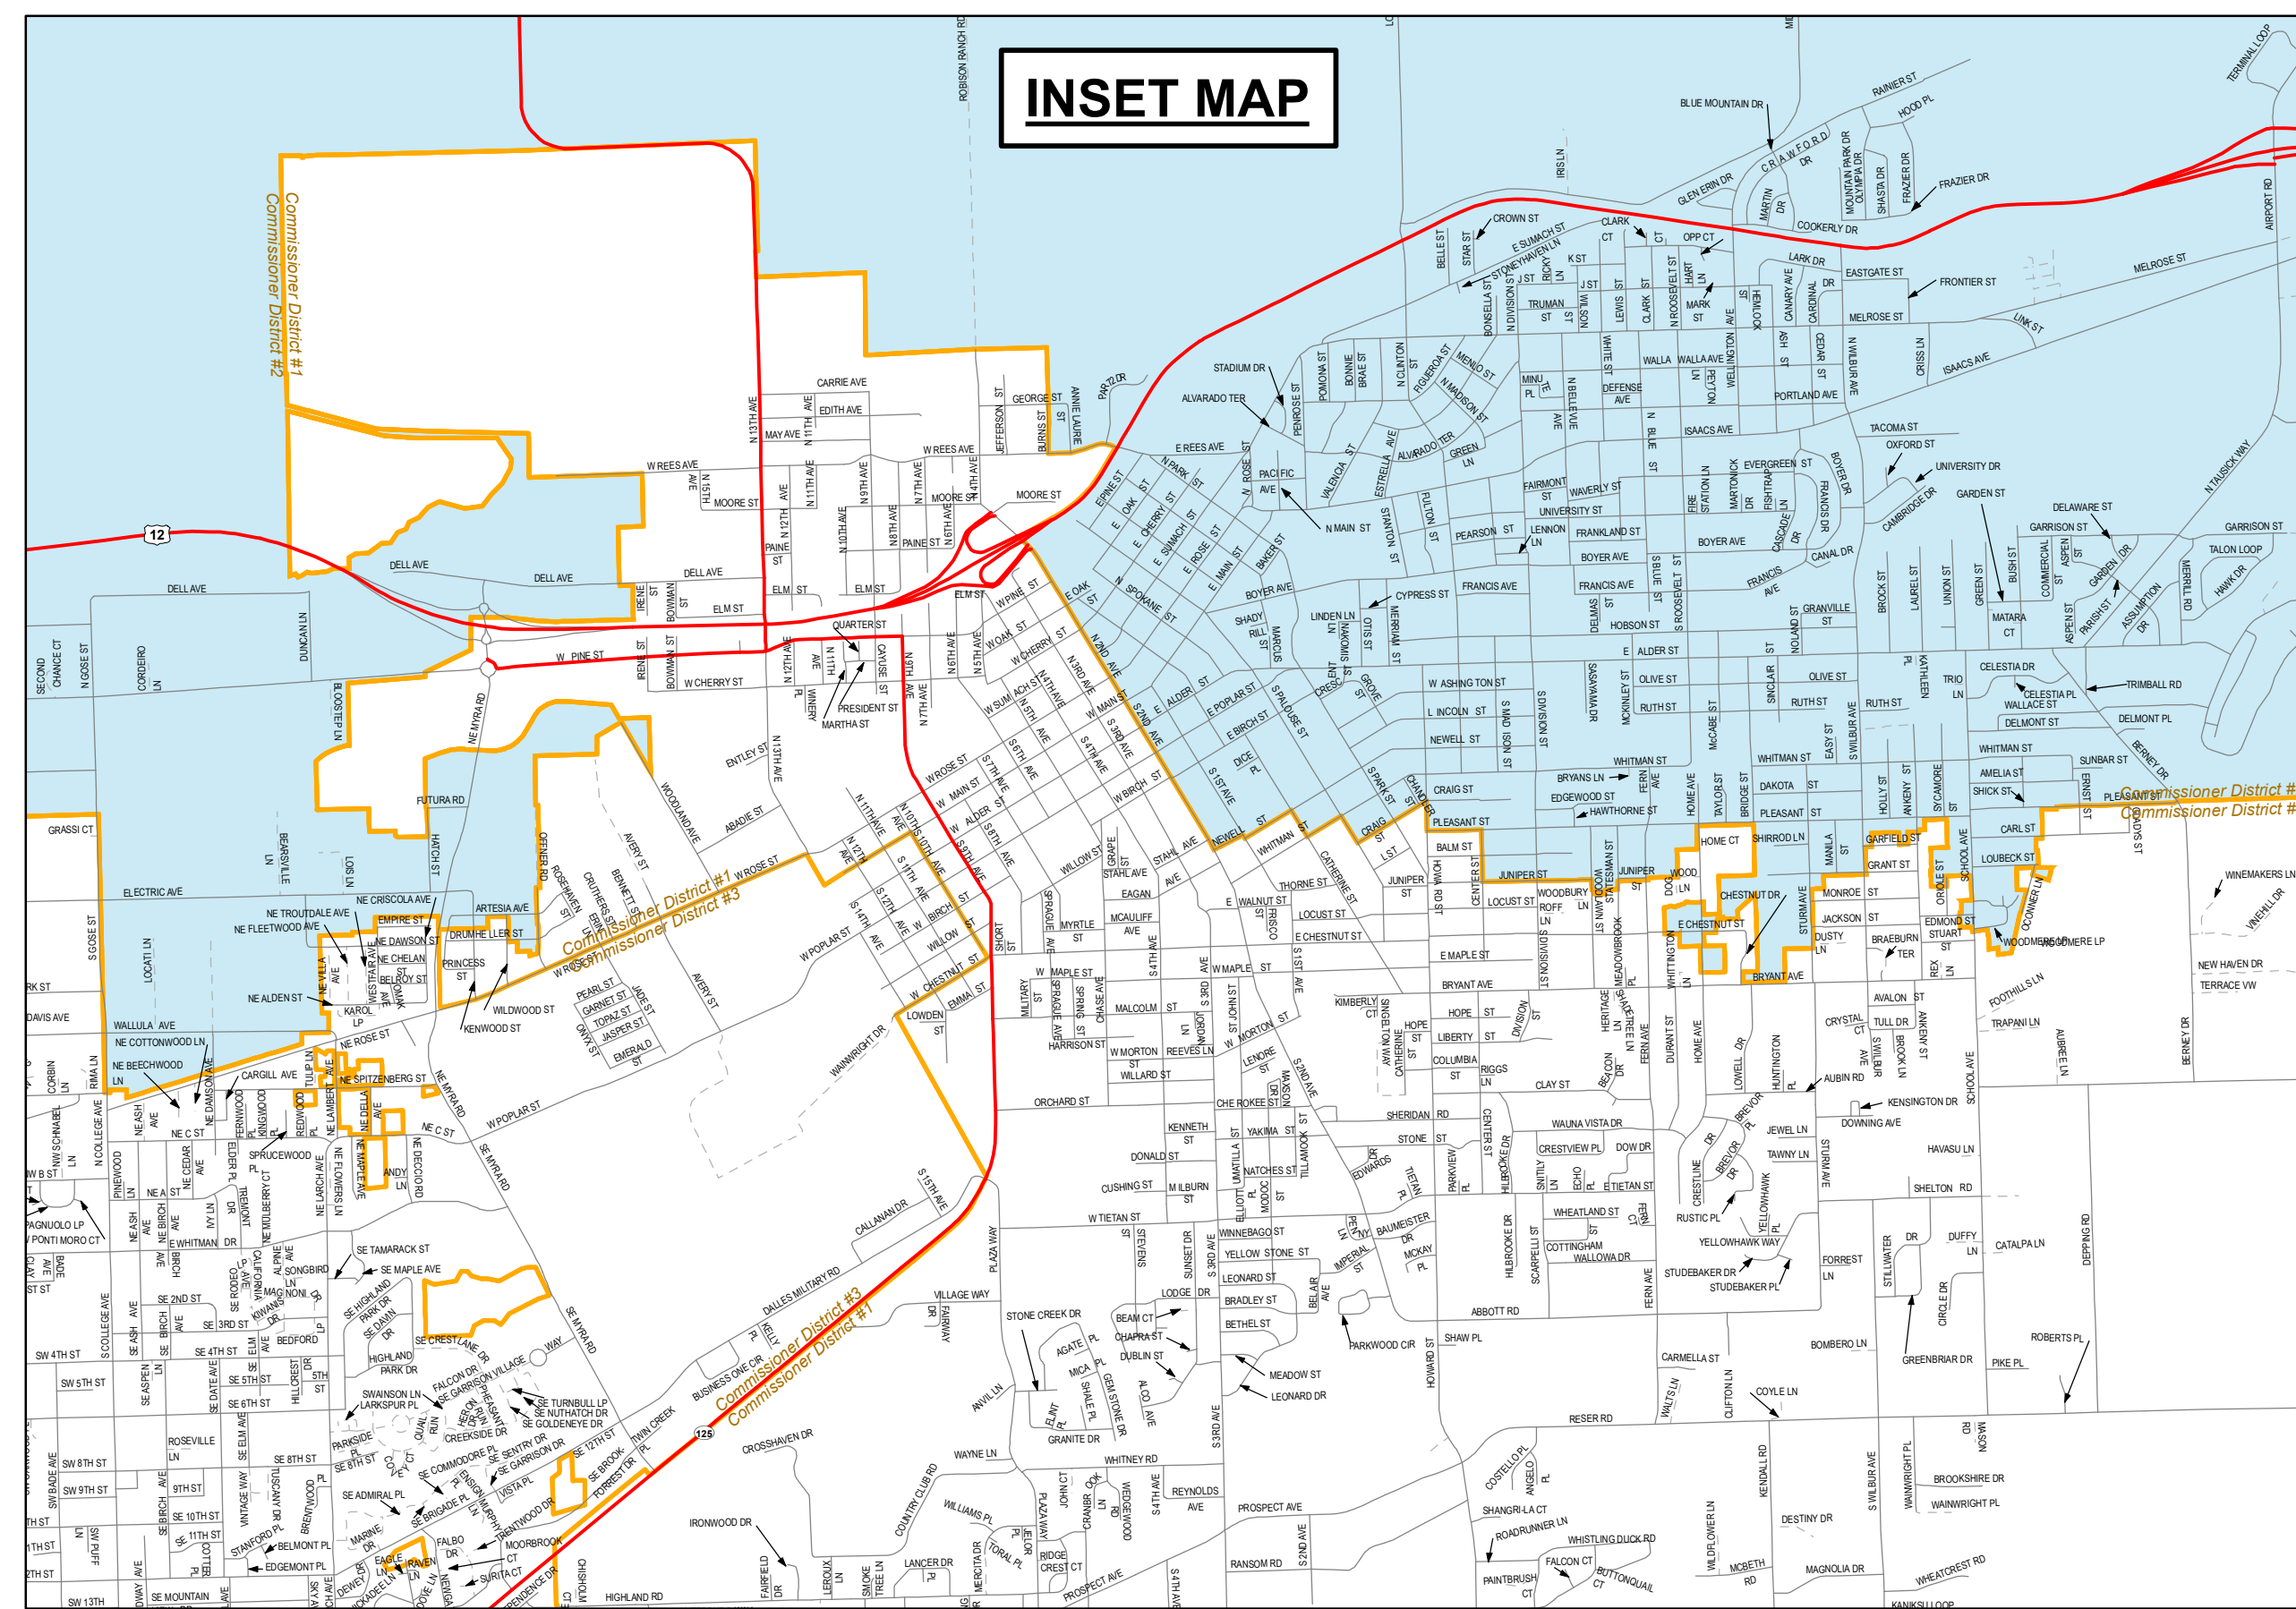

Commissioner District #2

Legend

- STATE HIGHWAYS
- PUBLIC ROADS
- PRIVATE ROADS
- COMMISSIONER DISTRICT BOUNDARIES
- COMMISSIONER DISTRICT #2 BOUNDARY

Print Date: 4/24/2012 Name: Commissioner District #2

INSET MAP