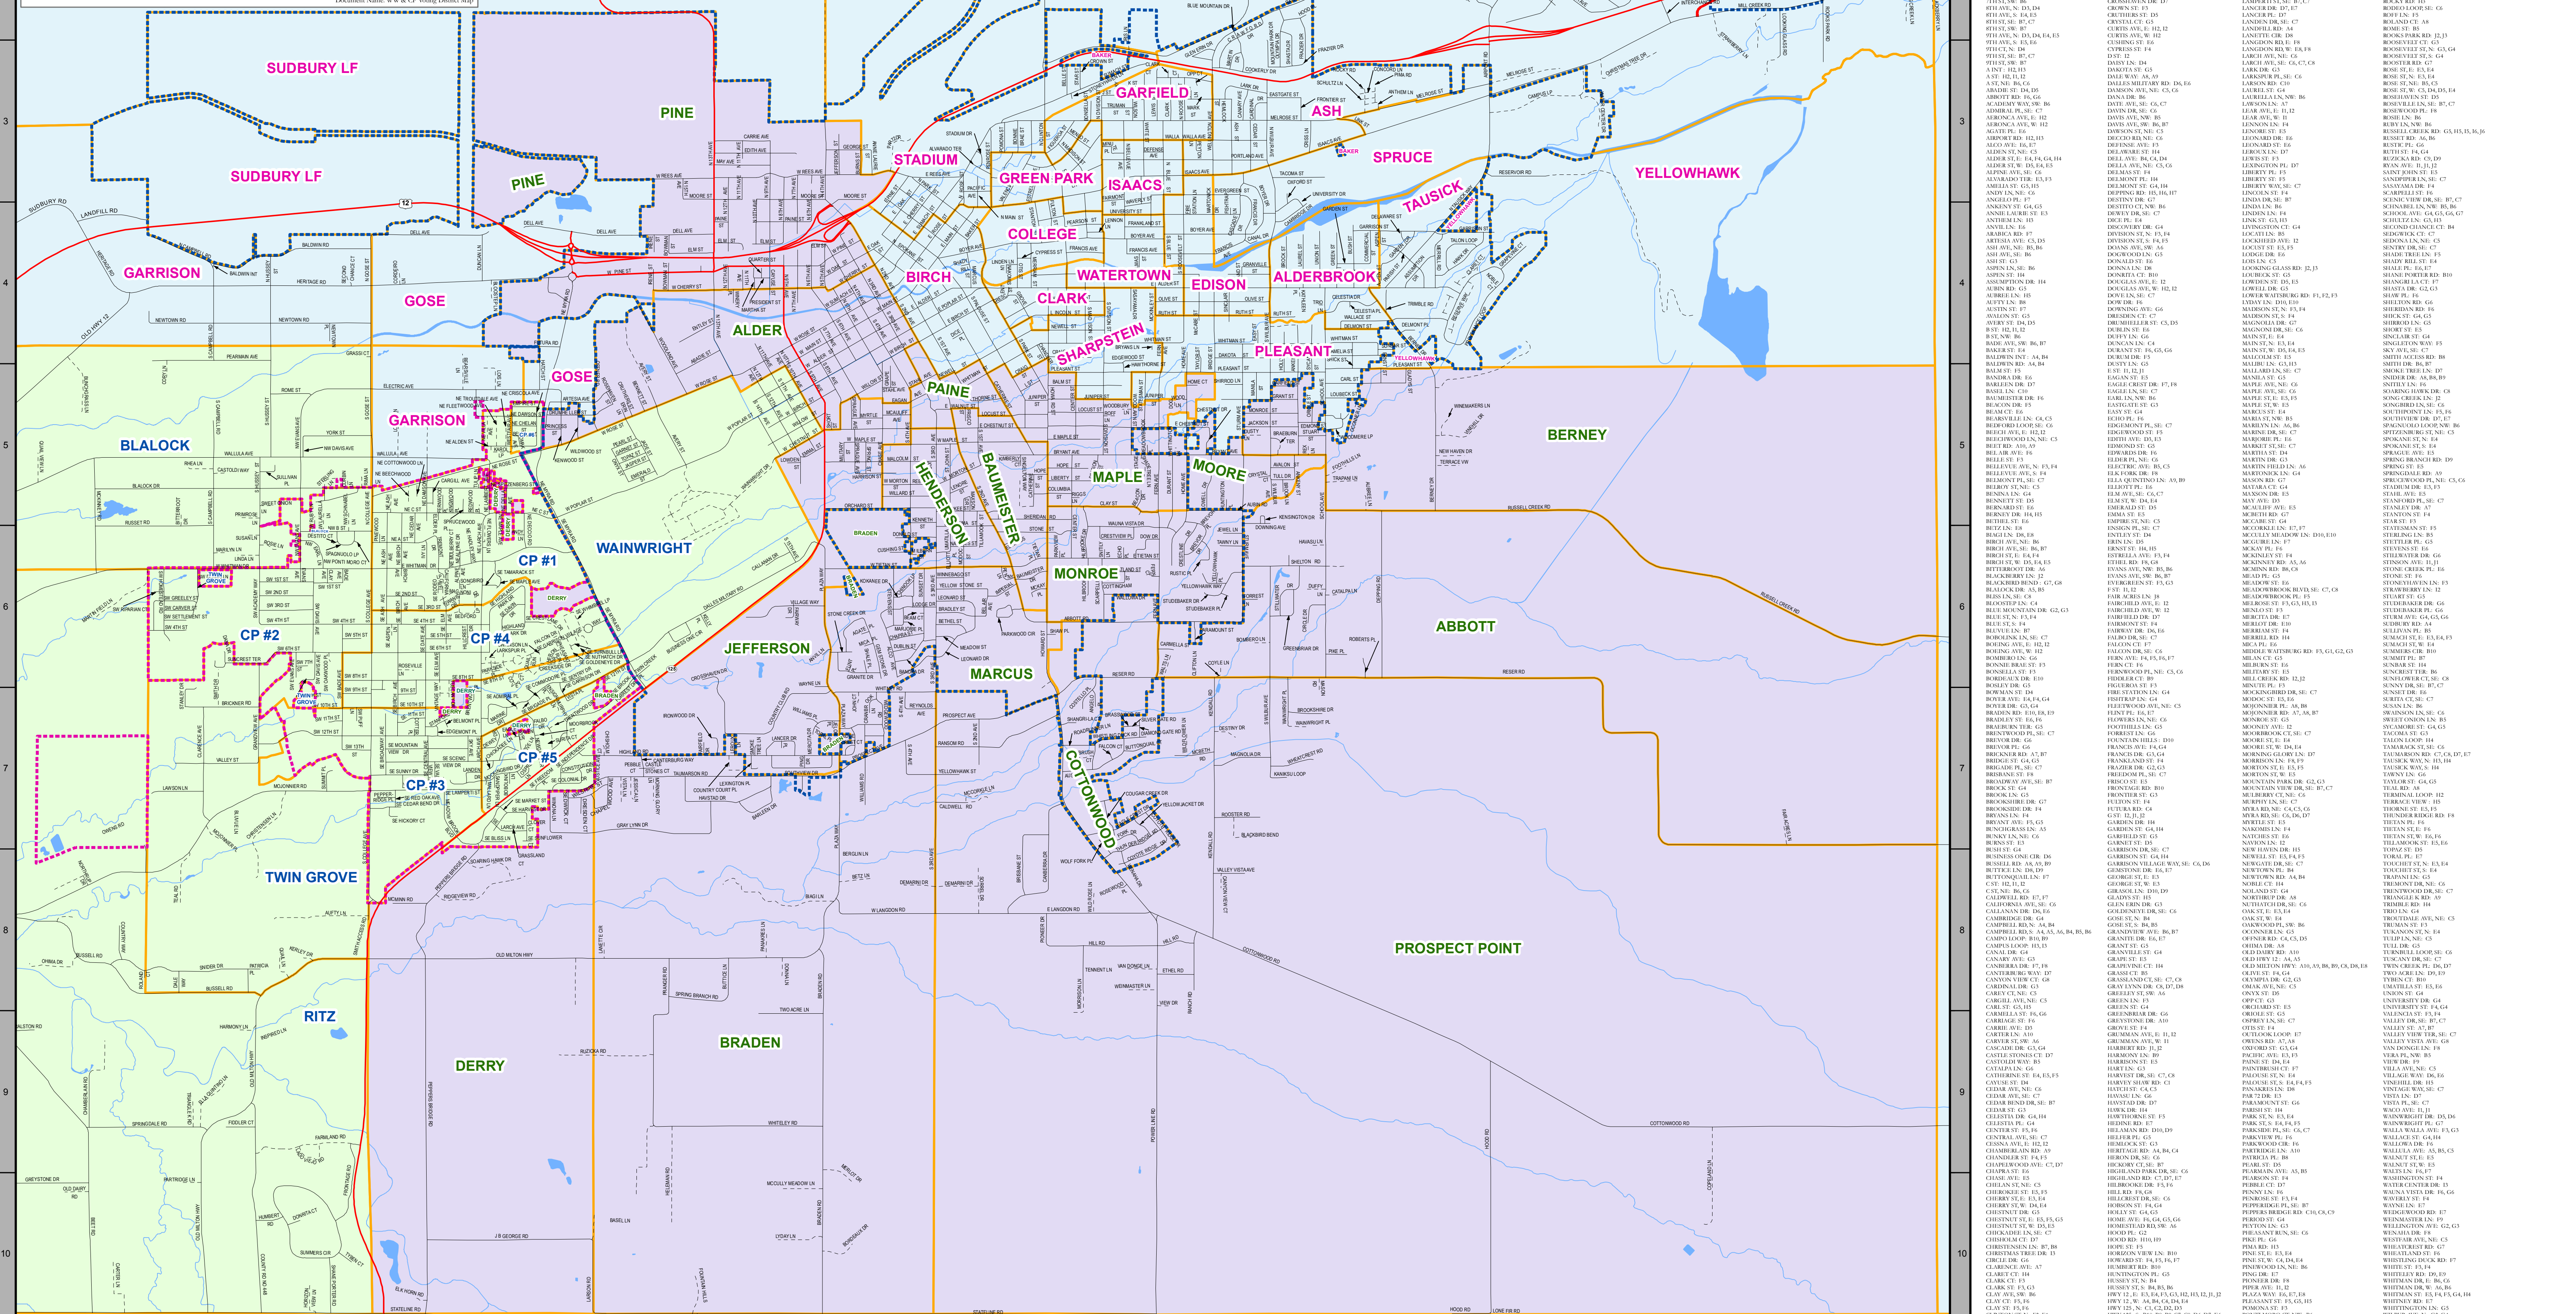

College Place & Walla Walla Voting Precincts & Commissioner Districts

ROAD INDEX

ADAMS DR. 1A, 1B, 1C, 1D, 1E, 1F, 1G, 1H, 1I, 1J	ADAMS DR. 2A, 2B, 2C, 2D, 2E, 2F, 2G, 2H, 2I, 2J	ADAMS DR. 3A, 3B, 3C, 3D, 3E, 3F, 3G, 3H, 3I, 3J	ADAMS DR. 4A, 4B, 4C, 4D, 4E, 4F, 4G, 4H, 4I, 4J	ADAMS DR. 5A, 5B, 5C, 5D, 5E, 5F, 5G, 5H, 5I, 5J	ADAMS DR. 6A, 6B, 6C, 6D, 6E, 6F, 6G, 6H, 6I, 6J	ADAMS DR. 7A, 7B, 7C, 7D, 7E, 7F, 7G, 7H, 7I, 7J	ADAMS DR. 8A, 8B, 8C, 8D, 8E, 8F, 8G, 8H, 8I, 8J	ADAMS DR. 9A, 9B, 9C, 9D, 9E, 9F, 9G, 9H, 9I, 9J	ADAMS DR. 10A, 10B, 10C, 10D, 10E, 10F, 10G, 10H, 10I, 10J
ADAMS DR. 11A, 11B, 11C, 11D, 11E, 11F, 11G, 11H, 11I, 11J	ADAMS DR. 12A, 12B, 12C, 12D, 12E, 12F, 12G, 12H, 12I, 12J	ADAMS DR. 13A, 13B, 13C, 13D, 13E, 13F, 13G, 13H, 13I, 13J	ADAMS DR. 14A, 14B, 14C, 14D, 14E, 14F, 14G, 14H, 14I, 14J	ADAMS DR. 15A, 15B, 15C, 15D, 15E, 15F, 15G, 15H, 15I, 15J	ADAMS DR. 16A, 16B, 16C, 16D, 16E, 16F, 16G, 16H, 16I, 16J	ADAMS DR. 17A, 17B, 17C, 17D, 17E, 17F, 17G, 17H, 17I, 17J	ADAMS DR. 18A, 18B, 18C, 18D, 18E, 18F, 18G, 18H, 18I, 18J	ADAMS DR. 19A, 19B, 19C, 19D, 19E, 19F, 19G, 19H, 19I, 19J	ADAMS DR. 20A, 20B, 20C, 20D, 20E, 20F, 20G, 20H, 20I, 20J